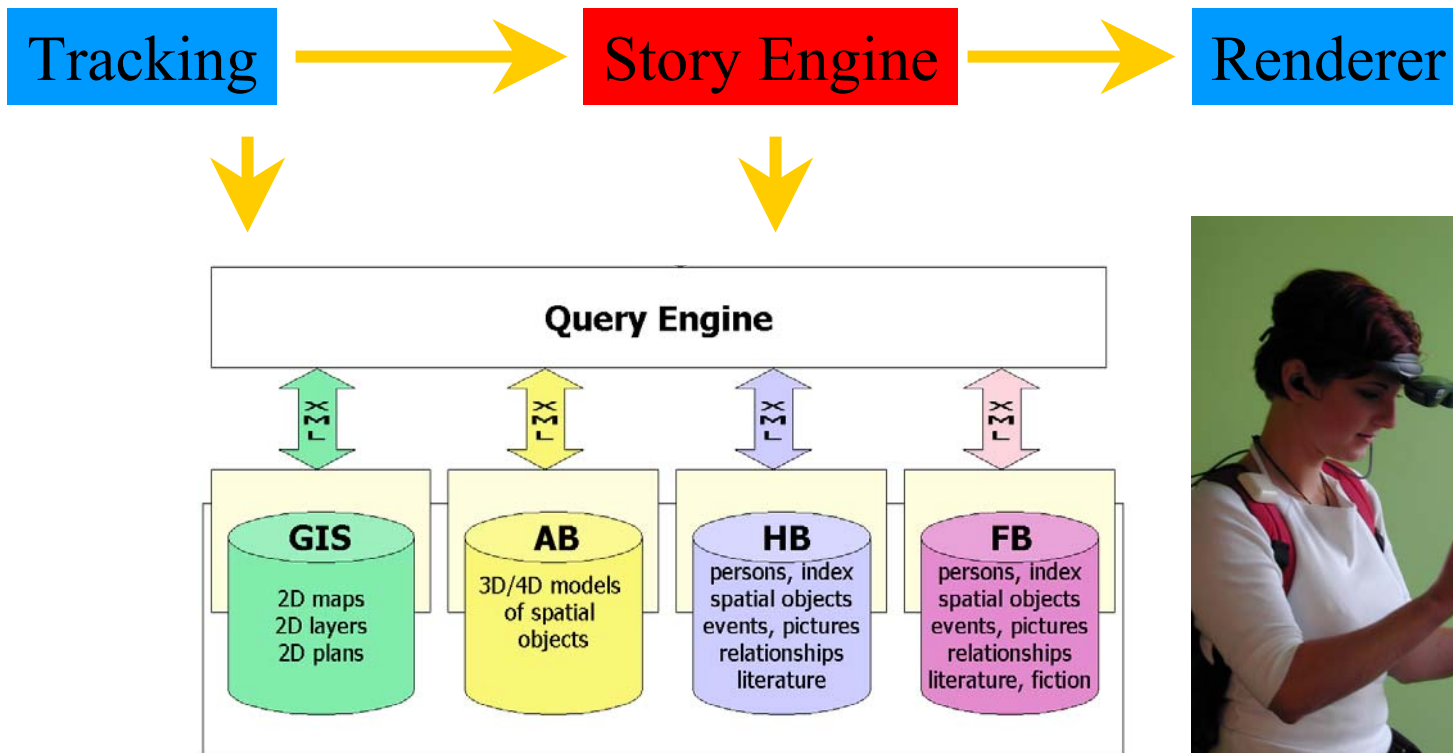

GEIST

A mobile AR information system to experience history in
an immersive environment

Institut
Graphische
Datenverarbeitung

Zentrum für Graphische
Datenverarbeitung e.V.

- **Research project in the context VR/AR**
- **BMBF (Federal Ministry of Education and Research)**
- **EML – Heidelberg**
- **ZGDV – Darmstadt**
- **IGD – Darmstadt**

Idea

System

Tracking

- GPS
- Orientation tracker
- Camera
- 3D model of the environment

Comparison of view and video image

Videobased tracking

Model

Orientation

First prototype